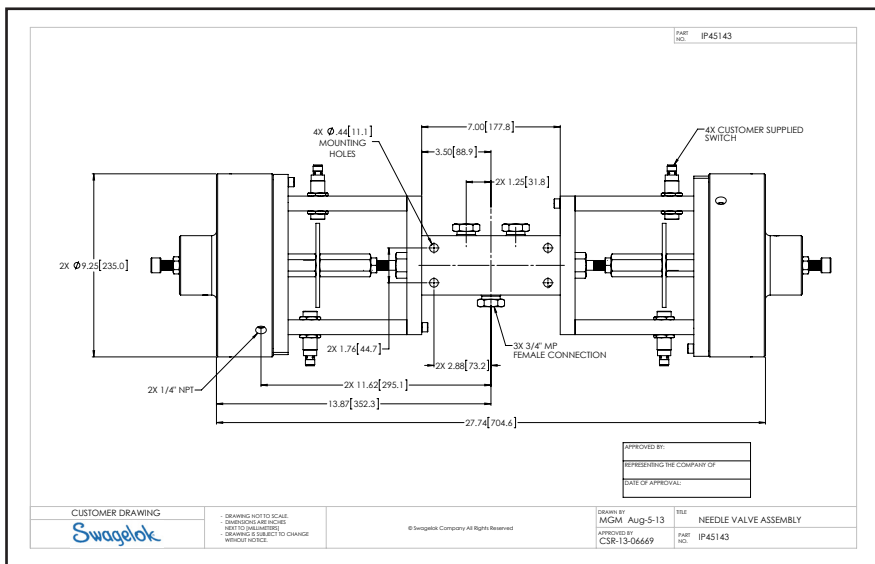

Swagelok High Pressure Valve

Injecting high pressure product into your milk dryers?

Having reliability and maintenance issues with your valves?

Swagelok has brought its reputation for providing the highest manufacturing standards, machining, and material quality to the dried milk powder industry by introducing the **Swagelok High Pressure Dryer Valve**.

This product is backed by technical support personnel who can train staff, provide solutions using industry best practice to reduce down time and increase efficiency.

Customer training

Improved customer training will help to reduce system downtime. Best practice tube fitting installation, including cone and thread medium and high pressure tube systems.

Manufactured in the USA

Using the highest quality manufacturing systems.

Proprietary materials

Including Swagelok PREN 24.6 high alloy to improve corrosion resistance.

Interchange with other brands

Swagelok IPT series medium- and high-pressure cone and thread fittings may be interchanged with cone and thread fittings and tube end assemblies from other manufacturers who follow the same design standard.

Limited Lifetime Warranty

Providing assurance that the product is manufactured to the highest standards using the best quality systems and materials.

Spare parts readily available

Reducing down time, increasing efficiency.

Refer to Swagelok catalogue MS-02-472 for full product range information

Swagelok Eastern Australia <http://ea.swagelok.com/>

Brisbane
Unit 11 / 441 Nudgee Road
Hendra, Queensland 4011
Tel: 07 3632 0800
Fax: 07 3632 0899

Sydney
1/72-74 Woodfield Boulevard
Caringbah, Sydney 2229
Tel: 02 9526 6155
Fax: 02 9526 6077

Melbourne
42 Metrolink Circuit
Campbellfield, Victoria 3061
Tel: 03 9303 2100
Fax: 03 9303 9565

Sale
1/396 Raymond Street
Sale, Victoria 3853
Tel: 03 5144 7733
Fax: 03 5144 7522

Swagelok New Zealand <http://nz.swagelok.com/>

Auckland
111c Kerwyn Avenue
East Tamaki 2013
Tel: 09 263 2720
Fax 09 273 2728

New Plymouth
1 Davidson Street
New Plymouth 4340
Tel: 06 759 9370
Fax: 07 757 9548