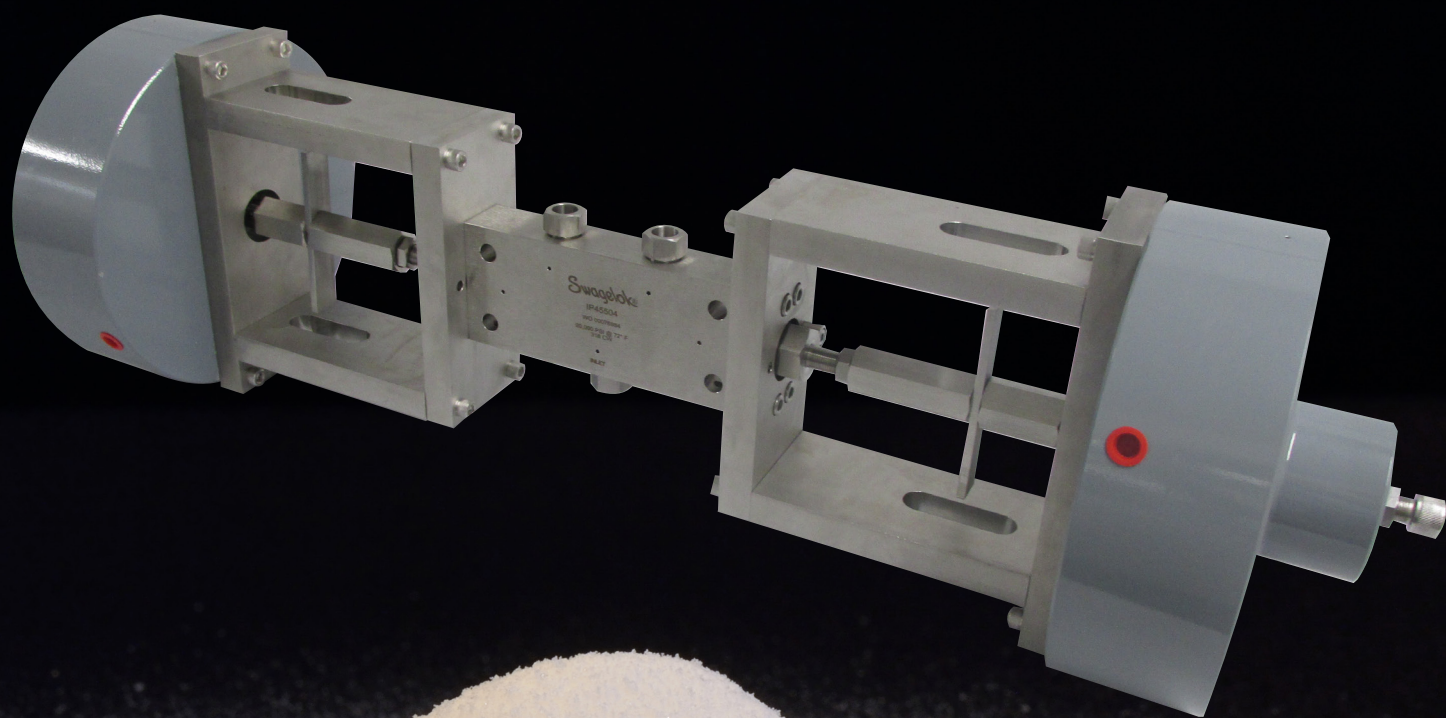

Swagelok®

High Pressure Valve IPT

Swagelok High Pressure Valve

Injecting high pressure product into your milk dryers?

Having reliability and maintenance issues with your valves?

Swagelok has brought its reputation for providing the highest manufacturing standards, machining, and material quality to the dried milk powder industry by introducing the **Swagelok High Pressure Dryer Valve**.

This product is backed by technical support personnel who can train staff, provide solutions using industry best practice to reduce down time and increase efficiency.

Customer training

Improved customer training will help to reduce system downtime. Best practice tube fitting installation, including cone and thread medium and high pressure tube systems.

Manufactured in the USA

Using the highest quality manufacturing systems.

Proprietary materials

Including Swagelok PREN 24.6 high alloy to improve corrosion resistance.

Interchange with other brands

Swagelok IPT series medium- and high-pressure cone and thread fittings may be interchanged with cone and thread fittings and tube end assemblies from other manufacturers who follow the same design standard.