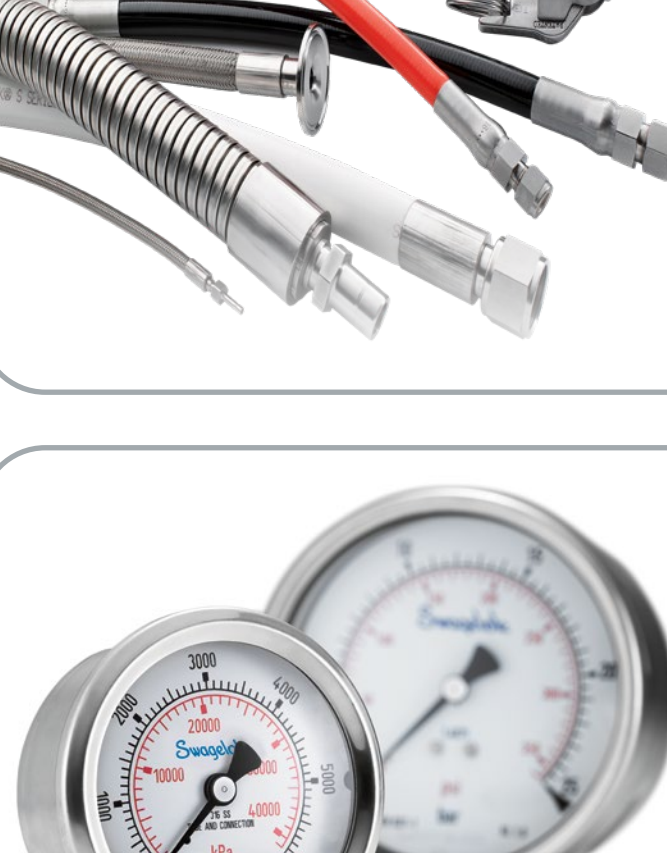

Hoses and Flexible Tubing

Offered in several core materials, pressure ratings, and degrees of flexibility – with multiple end connections, tags, and protective covers, we're your ideal component for flexible connections between stationary and moving equipment, connections that are temporary or involve frequent disconnects, or to isolate from high-vibration machinery.