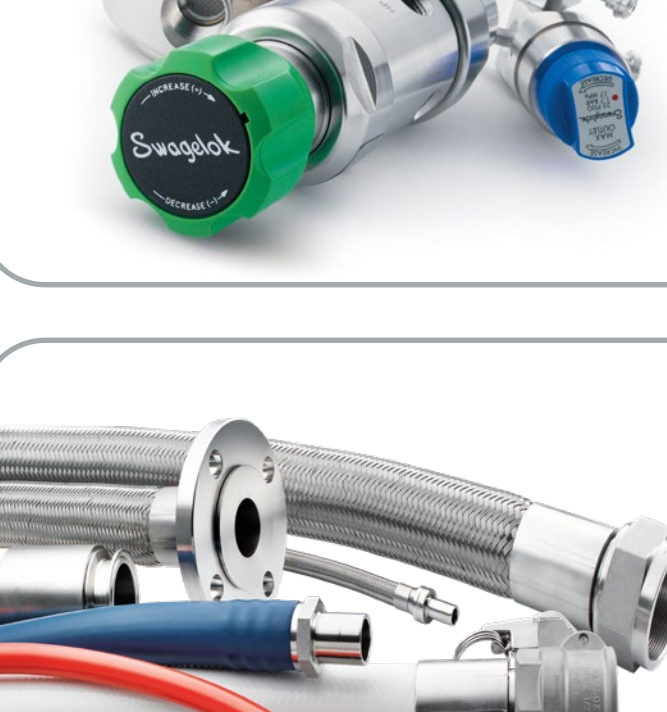

Valves

Our process and instrumentation styles yield optimum productivity and profitability in even the most demanding jobs...in numerous sizes and materials, for a broad range of temperatures and working pressures. A wide variety of end connections available.

Pressure Regulators

Whether you choose our back-pressure, pressure-reducing, changeover, dome-loaded, or other types, you can be assured you'll realize accurate and expected pressure levels across a vast array of applications.