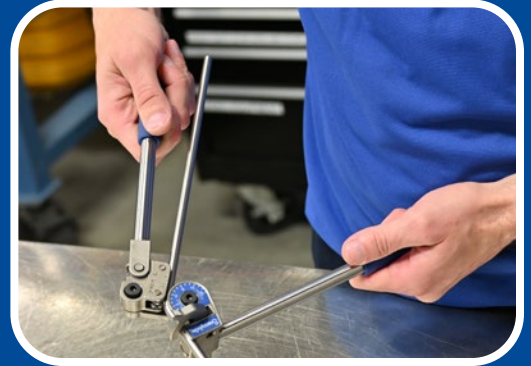

### ***Your Challenge***

A major maker of fleet conversion systems desperately needed to lower production/process costs to stay competitive as demand for its units increased. Our customer's workforce was spending far too much time bending tube and employing other manual procedures that were not only negating profit levels, but introducing a likelier potential for human error as well.

### ***Your Solution***

Swagelok Design & Build experts were tasked with delivering stainless steel pre-bent tubing solutions to help control the account's labor costs. Initial tests were so successful a new process was immediately adopted across all production areas. No more tedious, time-consuming hand bending by customer techs...and no more high fixed labor charges!